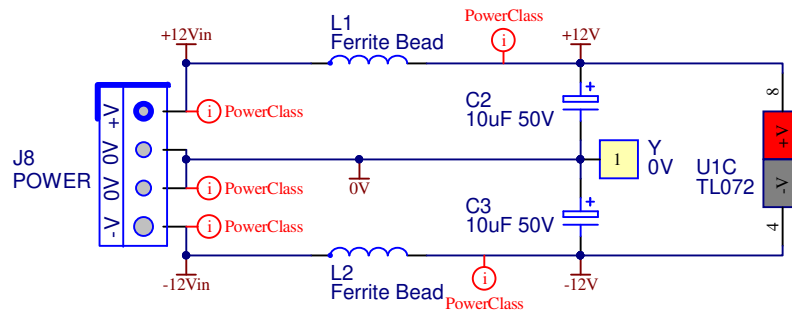

### CGS304 - DC Mixer Mixer Section

Size A4	FCSM No. 27/07/2021	DWG No. cgs304-main.schdoc	Rev 3.0
Scale		Laurie Biddulph	Sheet 1 of 2

RCM

3 Therese Street  
Bridport  
TAS 7262  
Australia

**IMPORTANT NOTICE:**  
Information disclosed by this drawing is the property of ELBY Designs.  
Duplication or manufacturing rights granted by written permission only.

## CGS304 - DC Mixer Power Supply

Size A4	FCSM No. 27/07/2021	DWG No. cgs304-power.schdoc	Rev 3.0
Scale		Laurie Biddulph	Sheet 2 of 2