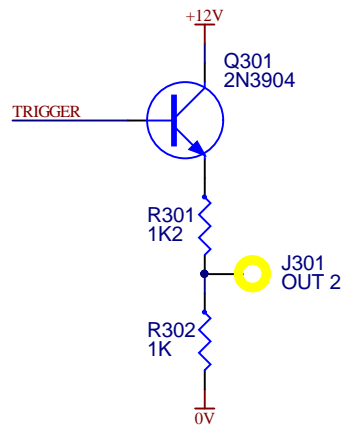

1

2

3

4

A

A

B

B

C

C

D

D

9 Follan Close
Kariang
NSW 2250
Australia

IMPORTANT NOTICE:

Information disclosed by this drawing is the property of ELBY Designs.
Duplication or manufacturing rights granted by written permission only.

**CGS306 - Burst Generator
Output Drivers**

In collaboration with Ken Stone

Size A4	FCSM No. 4/06/2022	DWG No. cgs306-outputs.schdoc	Rev V1.0
Scale		Laurie Biddulph	Sheet 3 of 4

1

2

3

4