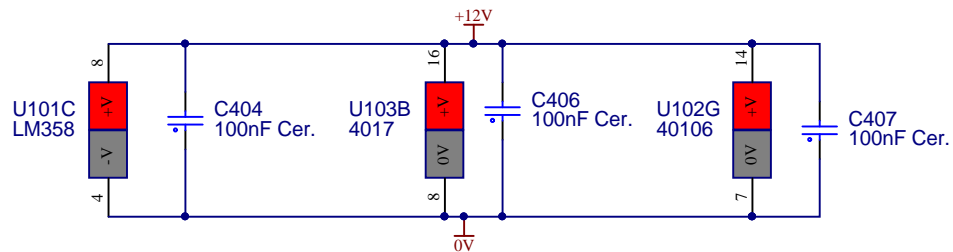

Size A4	FCSM No. 4/06/2022	DWG No. cgs306-outputs.schdoc	Rev V1.0
Scale		Laurie Biddulph	Sheet 3 of 4

1

2

3

4

RCM

3 Therese Street
Bridport
TAS 7262
Australia

IMPORTANT NOTICE:
Information disclosed by this drawing is the property of ELBY Designs.
Duplication or manufacturing rights granted by written permission only.