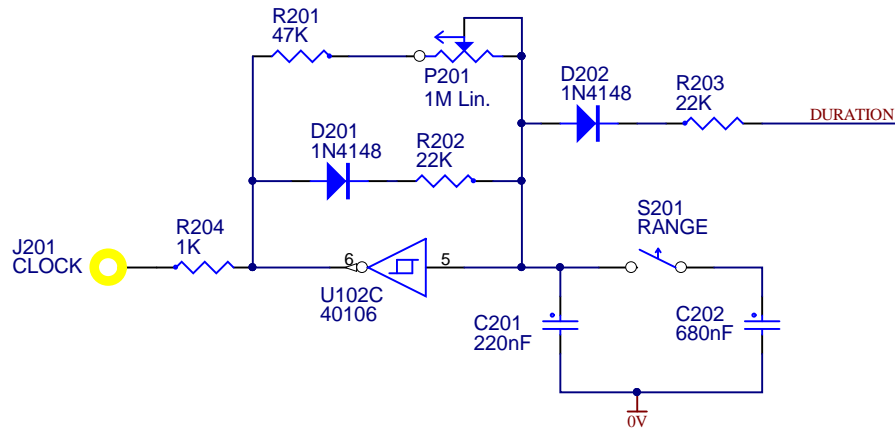

cgs306-power.schdoc

9 Follan Close
Karingong
NSW 2250
Australia

IMPORTANT NOTICE:

Information disclosed by this drawing is the property of ELBY Designs. Duplication or manufacturing rights granted by written permission only.

CGS306 - Burst Generator

Burst Generator

In collaboration with Ken Stone

Size A4	FCSM No. 4/06/2022	DWG No. cgs306-pulse-generator.schdoc	Rev V1.0
Scale	Laurie Biddulph	Sheet 1 of 4	

9 Follan Close
Karingong
NSW 2250
Australia