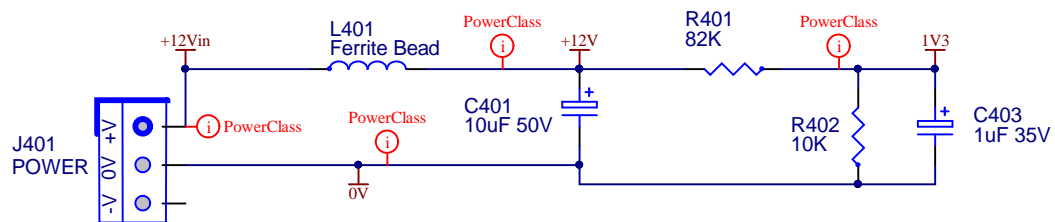

RCM

3 Therese Street
Bridport
TAS 7262
Australia

IMPORTANT NOTICE:
Information disclosed by this drawing is the property of ELBY Designs.
Duplication or manufacturing rights granted by written permission only.

CGS306 - Burst Generator Power Supply

Size A4	FCSM No. 4/06/2022	DWG No. cgs306-power.schdoc	Rev V1.0
Scale		Laurie Biddulph	Sheet 4 of 4