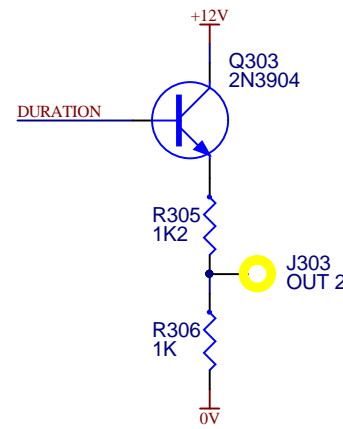

1

2

3

4

A

A

B

B

C

C

D

D

9 Follan Close
Kariang
NSW 2250
Australia

IMPORTANT NOTICE:

Information disclosed by this drawing is the property of ELBY Designs.
Duplication or manufacturing rights granted by written permission only.

**CGS306 - Burst Generator
Output Drivers**

In collaboration with Ken Stone

Size A4	FCSM No. 4/06/2022	DWG No. cgs306-outputs.schdoc	Rev V1.0
Scale		Laurie Biddulph	Sheet 3 of 4

1

2

3

4