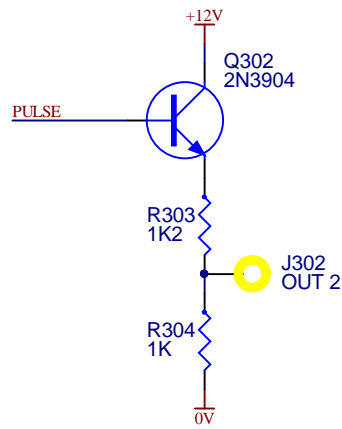

1

2

3

4

A

A

B

B

C

C

D

D

9 Follan Close
Kariang
NSW 2250
Australia

IMPORTANT NOTICE:

Information disclosed by this drawing is the property of ELBY Designs.
Duplication or manufacturing rights granted by written permission only.

**CGS306 - Burst Generator
Output Drivers**

In collaboration with Ken Stone

Size A4	FCSM No. 4/06/2022	DWG No. cgs306-outputs.schdoc	Rev V1.0
Scale		Laurie Biddulph	Sheet 3 of 4

1

2

3

4