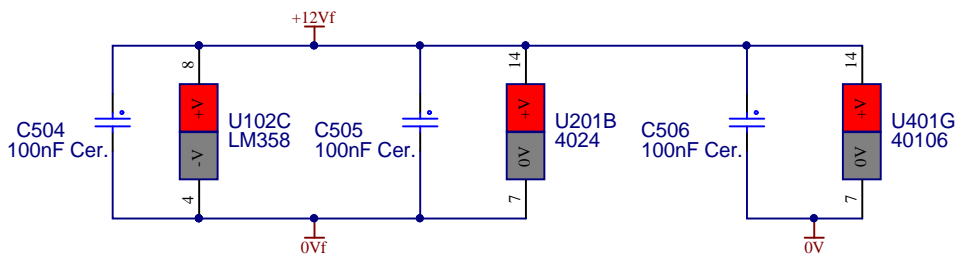

LOGO-ELBY

LOGO-CGS RCM

9 Follan Close
Kariang
NSW 2250
Australia

IMPORTANT NOTICE:
Information disclosed by this drawing is the property of ELBY Designs.
Duplication or manufacturing rights granted by written permission only.

CGS309 VC DIVIDER Power Supply

Size A4	FCSM No. 14/12/2020	DWG No. cgs309-power.schdoc	Rev V2.0
Scale		Laurie Biddulph	Sheet 6 of 6