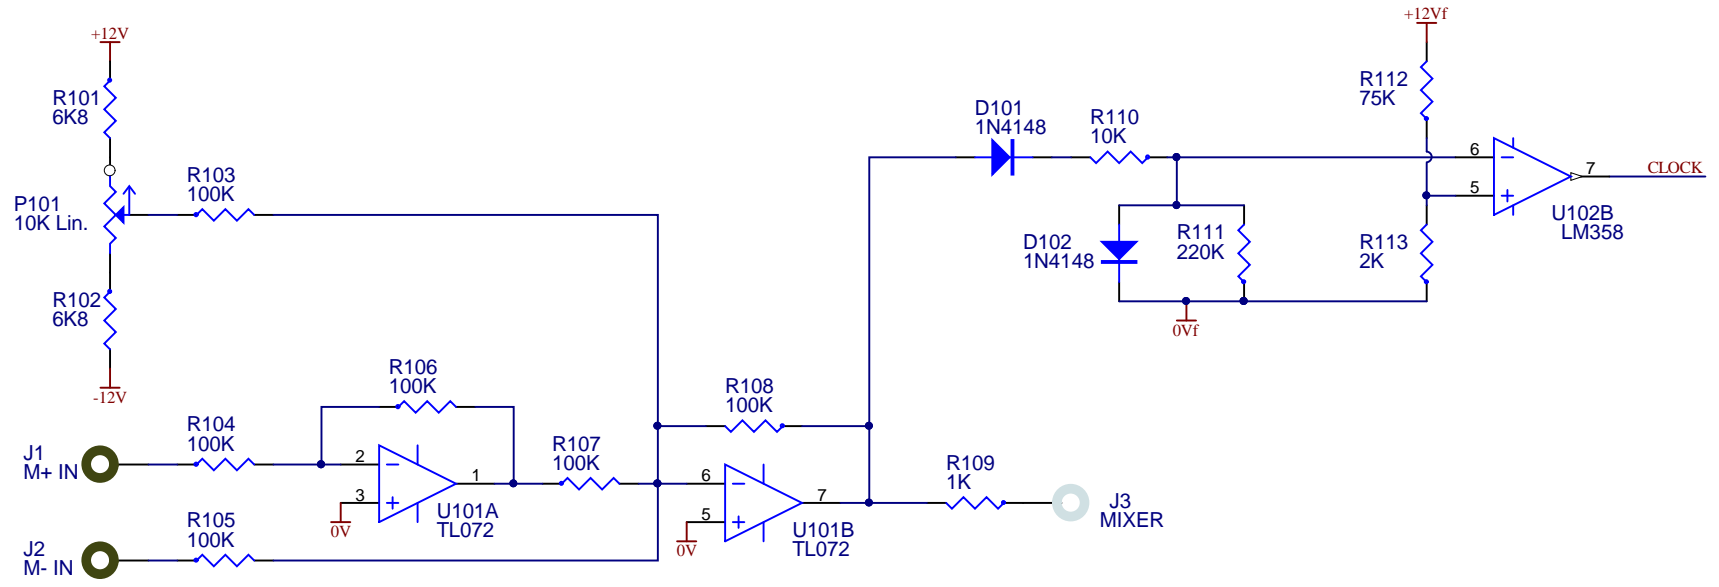

## ES21 - 10-Step Sequencer Main Sequencer

Produced under license from Serge Tcherepnin

Size A4	FCSM No. 14/12/2020	DWG No. cgs309-rectifier.schdoc	Rev 0.3
Scale	Laurie Biddulph		Sheet 1 of 3

9 Follan Close  
Karingong  
NSW 2250  
Australia

## CGS309 VC DIVIDER Main Sequencer

Size A4	FCSM No. 14/12/2020	DWG No. cgs309-comparator.schdoc	Rev V2.0
Scale		Laurie Biddulph	Sheet 1 of 3

9 Follan Close  
Kariong  
NSW 2250  
Australia

**IMPORTANT NOTICE:**  
Information disclosed by this drawing is the property of ELBY Designs.  
Duplication or manufacturing rights granted by written permission only.

## CGS309 VC DIVIDER WaveShaper - SINUS-SAWRUS

Size A4	FCSM No. 14/12/2020	DWG No. cgs309-pwm-pulse-outputs.schdoc	Rev V2.0
Scale	Laurie Biddulph		Sheet 4 of 6

9 Follan Close  
Kariong  
NSW 2250  
Australia

## CGS309 VC DIVIDER Power Supply

Size A4	FCSM No. 14/12/2020	DWG No. cgs309-power.schdoc	Rev V2.0
Scale		Laurie Biddulph	Sheet 6 of 6