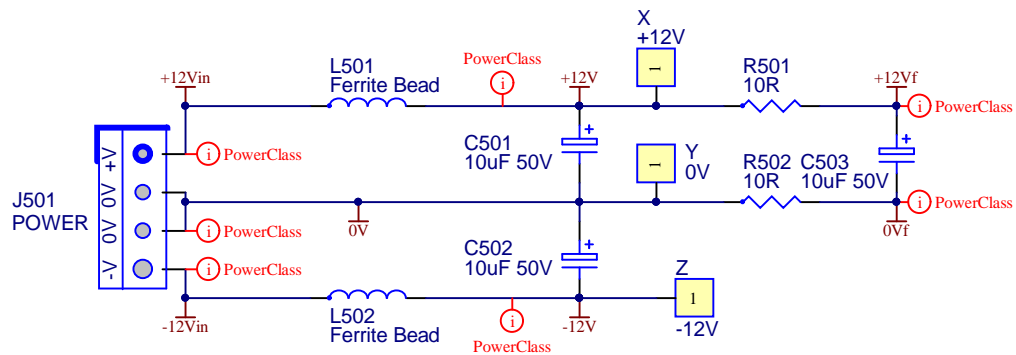

LOGO-ELBY

LOGO-CGS RCM

9 Follan Close
Kariang
NSW 2250
Australia

IMPORTANT NOTICE:
Information disclosed by this drawing is the property of ELBY Designs.
Duplication or manufacturing rights granted by written permission only.

CGS309 VC DIVIDER Power Supply

Size A4	FCSM No. 14/12/2020	DWG No. cgs309-power.schdoc	Rev V2.0
Scale		Laurie Biddulph	Sheet 6 of 6