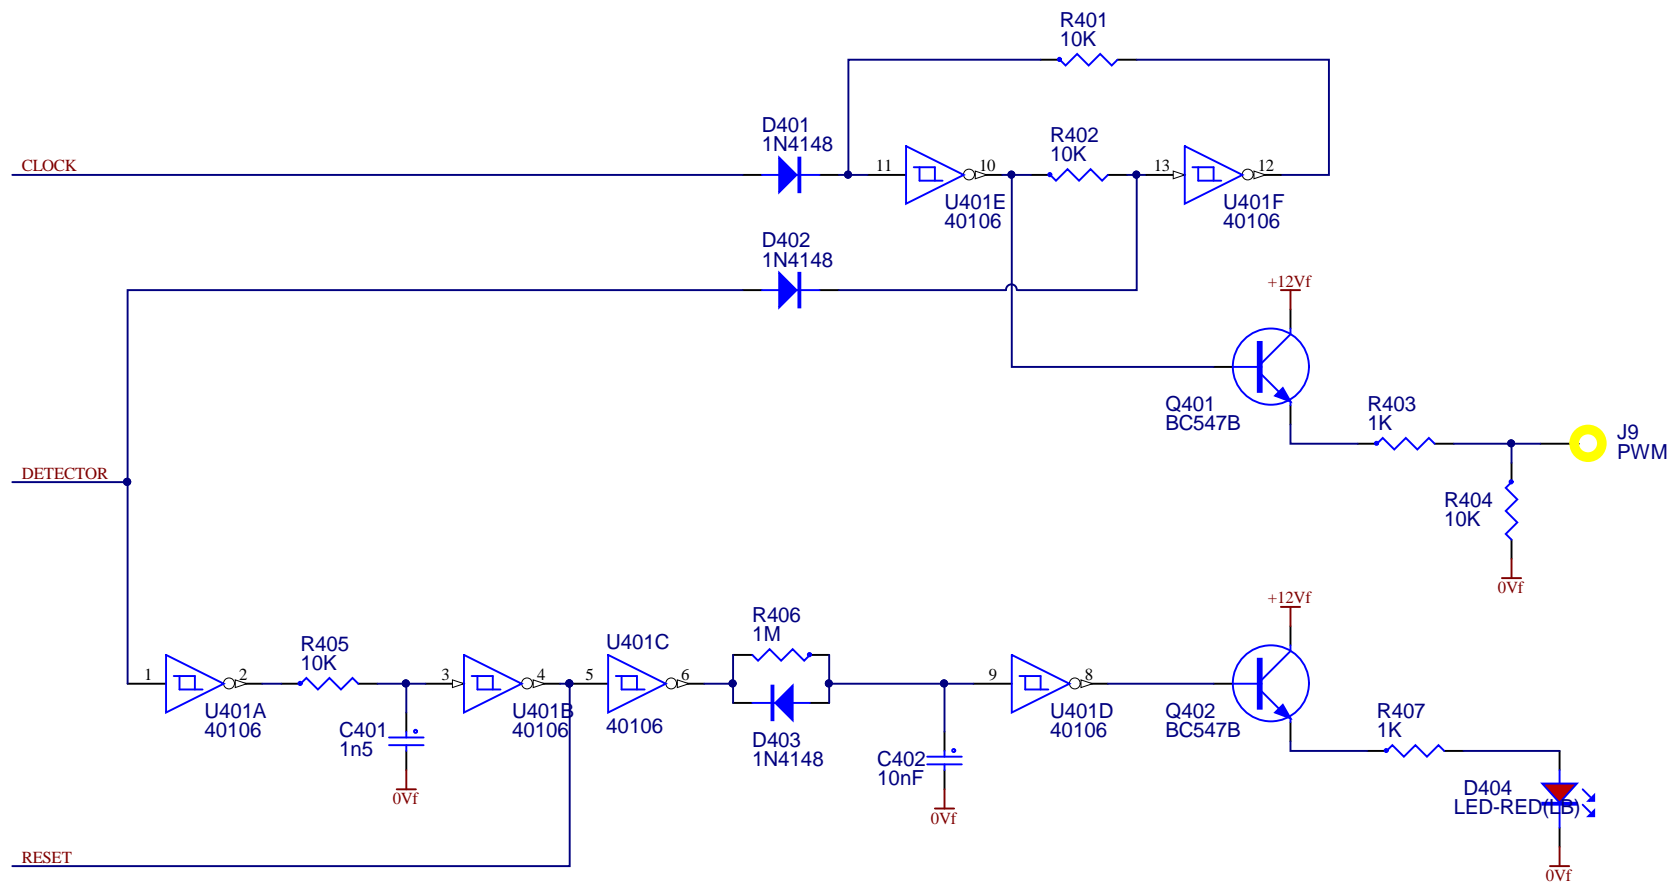

## ES21 - 10-Step Sequencer Main Sequencer

Produced under license from Serge Tcherepnin

Size A4	FCSM No. 14/12/2020	DWG No. cgs309-rectifier.schdoc	Rev 0.3
Scale	Laurie Biddulph		Sheet 1 of 3

9 Follan Close  
Karingong  
NSW 2250  
Australia

## CGS309 VC DIVIDER Main Sequencer

Size A4	FCSM No. 14/12/2020	DWG No. cgs309-comparator.schdoc	Rev V2.0
Scale		Laurie Biddulph	Sheet 1 of 3

9 Follan Close  
Kariong  
NSW 2250  
Australia

**IMPORTANT NOTICE:**  
Information disclosed by this drawing is the property of ELBY Designs.  
Duplication or manufacturing rights granted by written permission only.