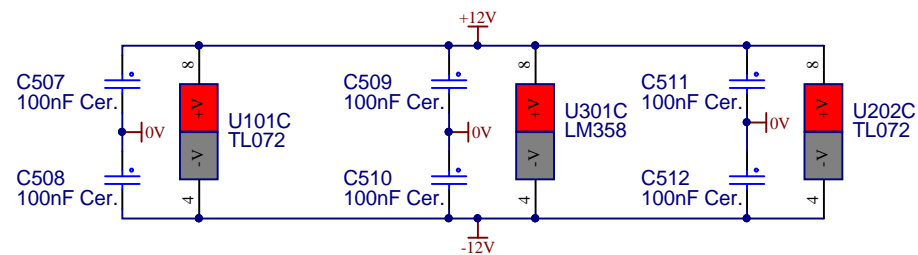

LOGO-ELBY

LOGO-CGS RCM

9 Follan Close
Kariang
NSW 2250
Australia

IMPORTANT NOTICE:
Information disclosed by this drawing is the property of ELBY Designs.
Duplication or manufacturing rights granted by written permission only.

CGS309 VC DIVIDER Power Supply

Size A4	FCSM No. 14/12/2020	DWG No. cgs309-power.schdoc	Rev V2.0
Scale		Laurie Biddulph	Sheet 6 of 6