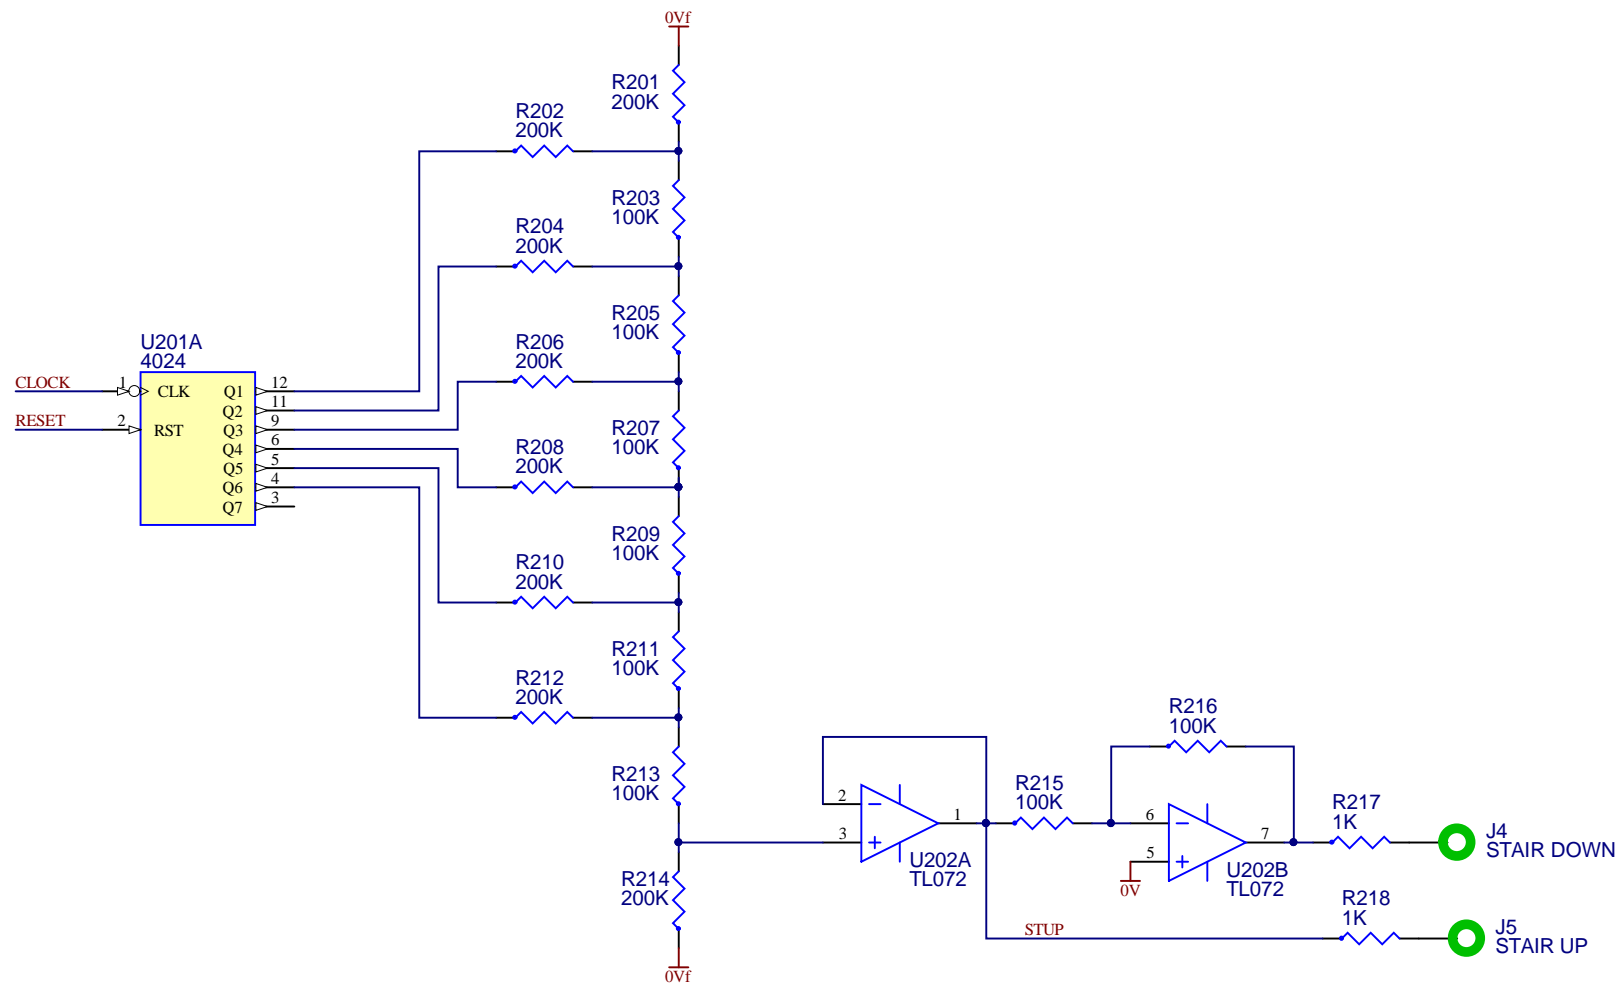

## CGS309 VC DIVIDER Main Sequencer

Size A4	FCSM No. 14/12/2020	DWG No. cgs309-comparator.schdoc	Rev V2.0
Scale		Laurie Biddulph	Sheet 1 of 3

9 Follan Close  
Kariong  
NSW 2250  
Australia

**IMPORTANT NOTICE:**  
Information disclosed by this drawing is the property of ELBY Designs.  
Duplication or manufacturing rights granted by written permission only.

## CGS309 VC DIVIDER WaveShaper - SINUS-SAWRUS

Size A4	FCSM No. 14/12/2020	DWG No. cgs309-pwm-pulse-outputs.schdoc	Rev V2.0
Scale	Laurie Biddulph		Sheet 4 of 6

9 Follan Close  
Kariong  
NSW 2250  
Australia