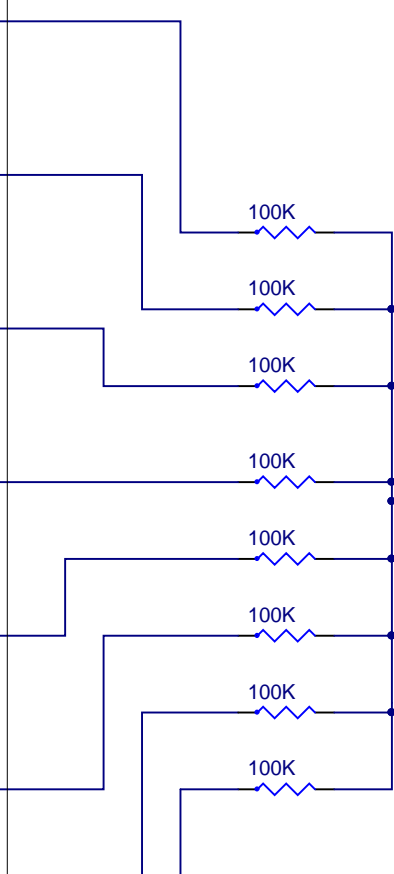

CGS313 Output Jacks

CGS31 Mixer

3 Therese Street
Bridport
TAS 7262
Australia

IMPORTANT NOTICE:
Information disclosed by this drawing is the property of ELBY Designs.
Duplication or manufacturing rights granted by written permission only.

CGS313 - DC Mixer
Klee Output Stage Using CGS31

| | | | |
|------------|------------------------|-------------------------------|-----------------|
| Size A4 | FCSM No. 26/08/2022 | DWG No. cgs31-mixer.schdoc | Rev 3.0 |
| Scale | Laurie Biddulph | | Sheet 1 of 1 |