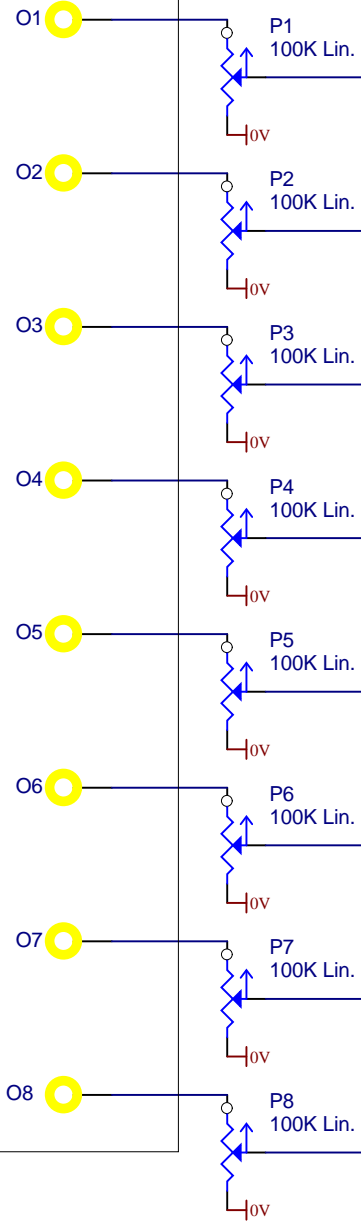

CGS313 Output Jacks

CGS31 Mixer

3 Therese Street
Bridport
TAS 7262
Australia

IMPORTANT NOTICE:
Information disclosed by this drawing is the property of ELBY Designs.
Duplication or manufacturing rights granted by written permission only.

CGS313 - DC Mixer
Klee Output Stage Using CGS31

| | | | |
|------------|------------------------|-------------------------------|-----------------|
| Size A4 | FCSM No. 26/08/2022 | DWG No. cgs31-mixer.schdoc | Rev 3.0 |
| Scale | Laurie Biddulph | | Sheet 1 of 1 |