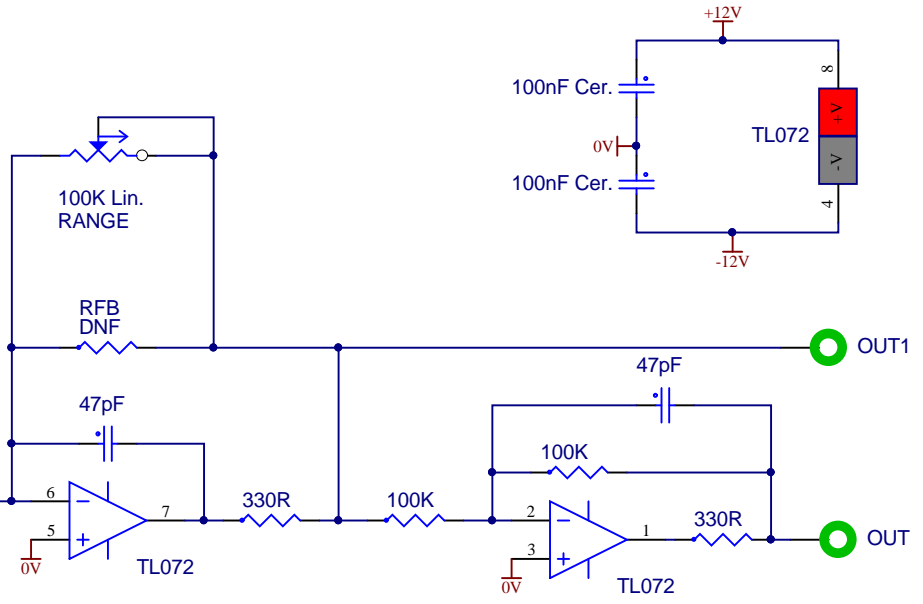

CGS313 Output Jacks

CGS31 Mixer

3 Therese Street
Bridport
TAS 7262
Australia

IMPORTANT NOTICE:
Information disclosed by this drawing is the property of ELBY Designs.
Duplication or manufacturing rights granted by written permission only.

CGS313 - DC Mixer
Klee Output Stage Using CGS31

| | | | |
|------------|------------------------|-------------------------------|-----------------|
| Size A4 | FCSM No. 26/08/2022 | DWG No. cgs31-mixer.schdoc | Rev 3.0 |
| Scale | Laurie Biddulph | | Sheet 1 of 1 |