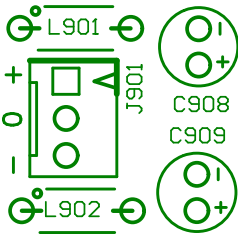

ELBY DESIGNS

E6085

RoHS

CGS321 - SUPER-PSYCHO LFO

V3.0