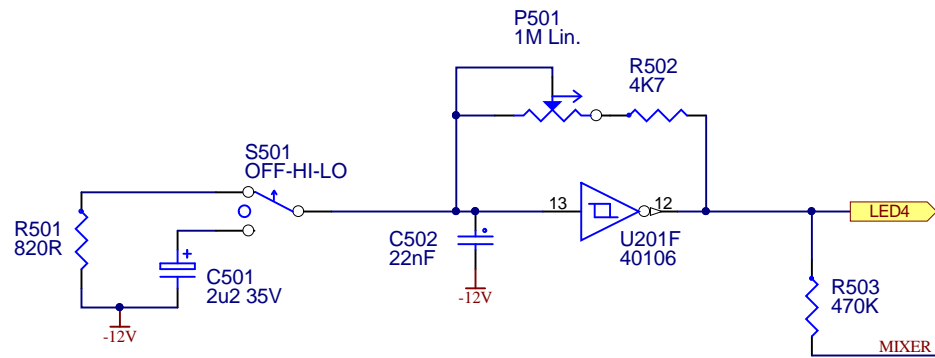

3 Therese Street
Bridport
TAS 7262
Australia

IMPORTANT NOTICE:
Information disclosed by this drawing is the property of ELBY Designs.
Duplication or manufacturing rights granted by written permission only.

CGS321 - Super Psycho LFO LFO 4

Reproduced with permission from Ken Stone

Size A4	FCSM No. 4/06/2022	DWG No. cgs321-lfo4.schdoc	Rev V3.0
Scale	Laurie Biddulph		Sheet 5 of 9