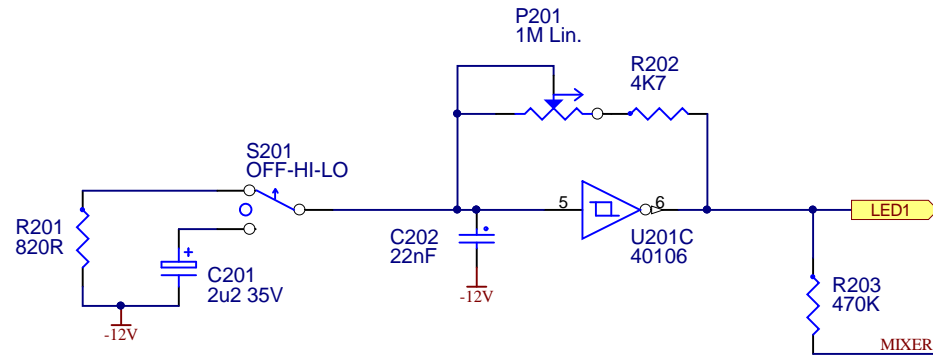

CGS321 - Super Psycho LFO Mixer Output

Reproduced with permission from Ken Stone

Size A4	FCSM No. 4/06/2022	DWG No. cgs321-main.schdoc	Rev V3.0
Scale	Laurie Biddulph		Sheet 1 of 9

3 Therese Street
Bridport
TAS 7262
Australia