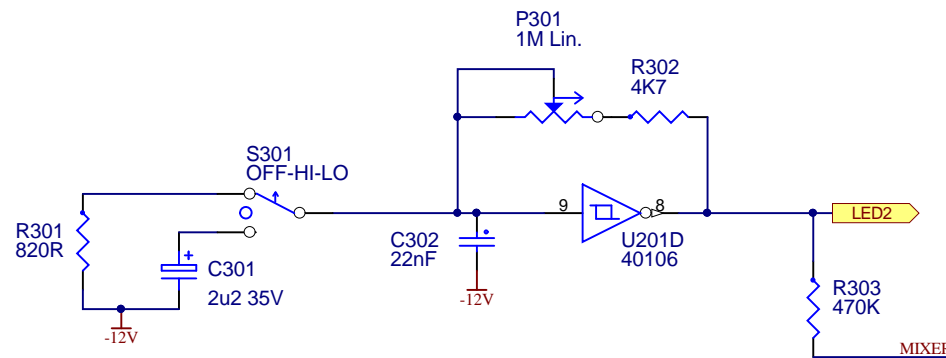

3 Therese Street
Bridport
TAS 7262
Australia

IMPORTANT NOTICE:
Information disclosed by this drawing is the property of ELBY Designs.
Duplication or manufacturing rights granted by written permission only.

CGS321 - Super Psycho LFO LFO 2

Reproduced with permission from Ken Stone

Size A4	FCSM No. 4/06/2022	DWG No. cgs321-lfo2.schdoc	Rev V3.0
Scale		Laurie Biddulph	Sheet 3 of 9