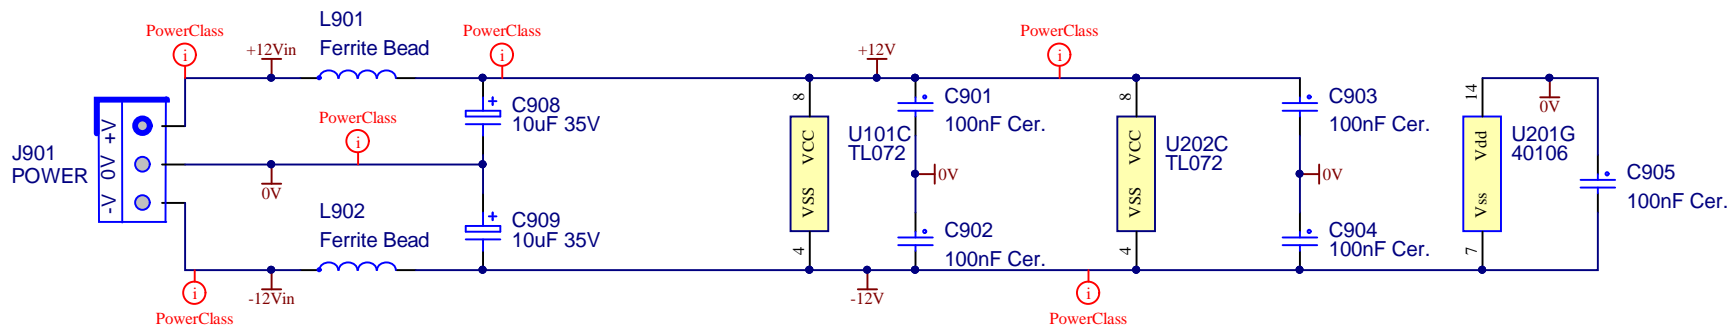

CGS321 - Super Psycho LFO LFO 4

Reproduced with permission from Ken Stone

Size A4	FCSM No. 4/06/2022	DWG No. cgs321-lfo4.schdoc	Rev V3.0
Scale	Laurie Biddulph		Sheet 5 of 9

1

2

3

4

- RoHS
- LOGO
- RCM
- LOGO-CGS