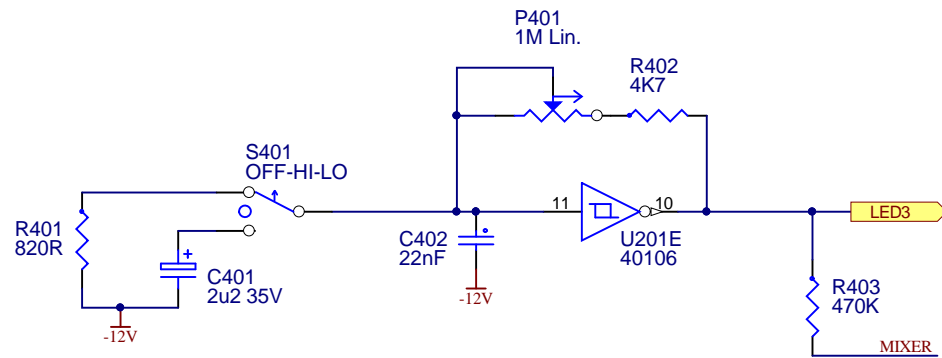

3 Therese Street
Bridport
TAS 7262
Australia

IMPORTANT NOTICE:
Information disclosed by this drawing is the property of ELBY Designs.
Duplication or manufacturing rights granted by written permission only.

CGS321 - Super Psycho LFO
LFO 3
Reproduced with permission from Ken Stone

Size A4	FCSM No. 4/06/2022	DWG No. cgs321-lfo3.schdoc	Rev V3.0
Scale		Laurie Biddulph	Sheet 4 of 9