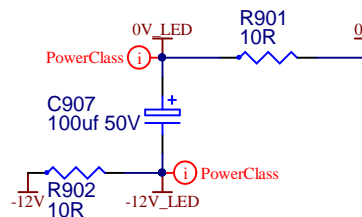

CGS321 - Super Psycho LFO LFO 4

Reproduced with permission from Ken Stone

Size A4	FCSM No. 4/06/2022	DWG No. cgs321-lfo4.schdoc	Rev V3.0
Scale	Laurie Biddulph		Sheet 5 of 9

1

2

3

4

- RoHS
- LOGO
- RCM
- LOGO-CGS