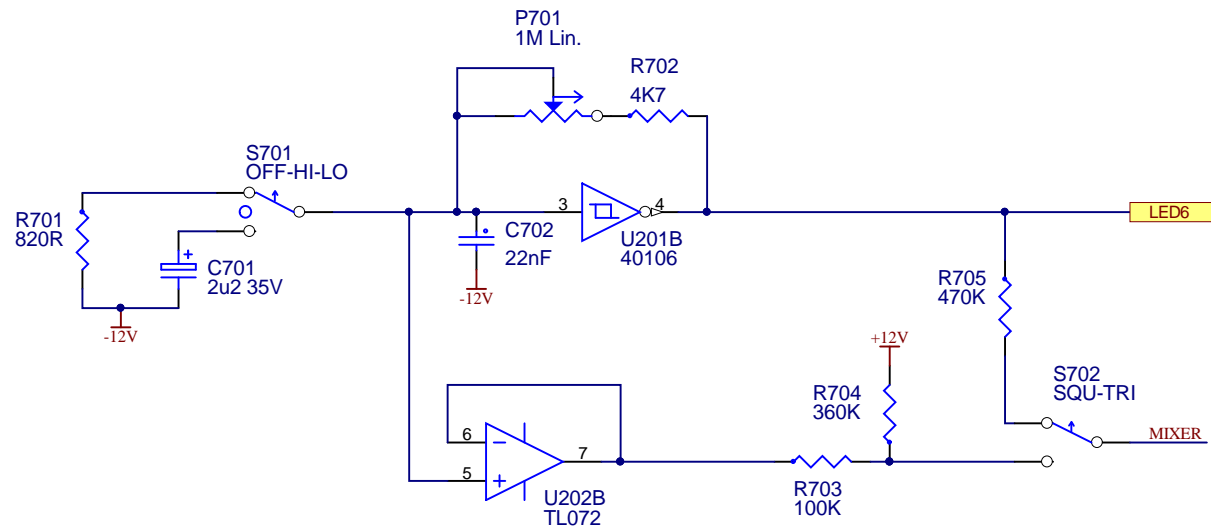

3 Therese Street
Bridport
TAS 7262
Australia

IMPORTANT NOTICE:
Information disclosed by this drawing is the property of ELBY Designs.
Duplication or manufacturing rights granted by written permission only.

CGS321 - Super Psycho LFO LFO 6

Reproduced with permission from Ken Stone

Size A4	FCSM No. 4/06/2022	DWG No. cgs321-lfo6.schdoc	Rev V3.0
Scale		Laurie Biddulph	Sheet 7 of 9