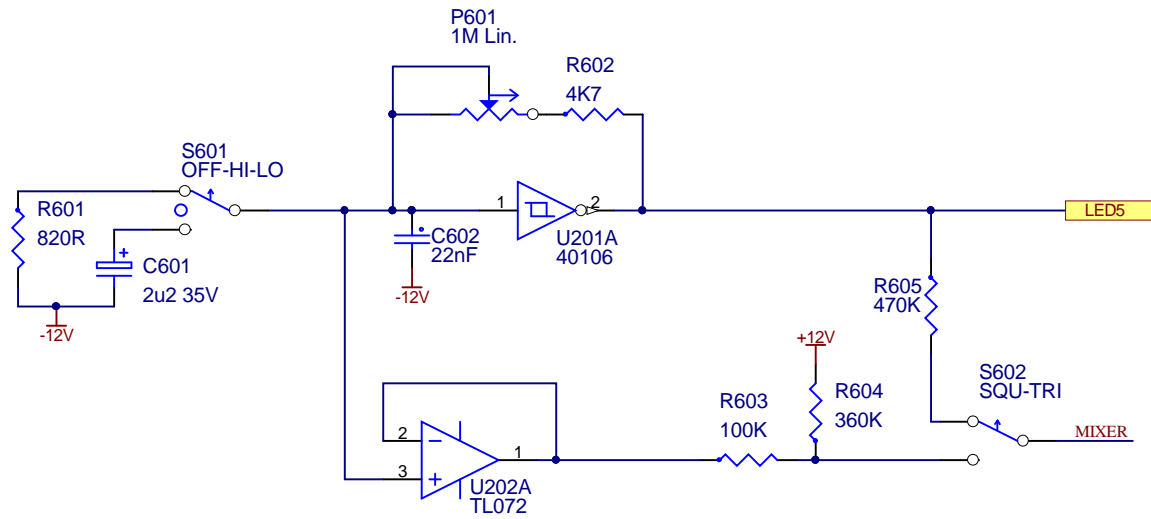

CGS321 - Super Psycho LFO Power Supply

Size A4	FCSM No. 4/06/2022	DWG No. cgs321-power.schdoc	Rev V3.0
Scale		Laurie Biddulph	Sheet 6 of 6

1

2

3

4

3 Therese Street
Bridport
TAS 7262
Australia

IMPORTANT NOTICE:
Information disclosed by this drawing is the property of ELBY Designs.
Duplication or manufacturing rights granted by written permission only.