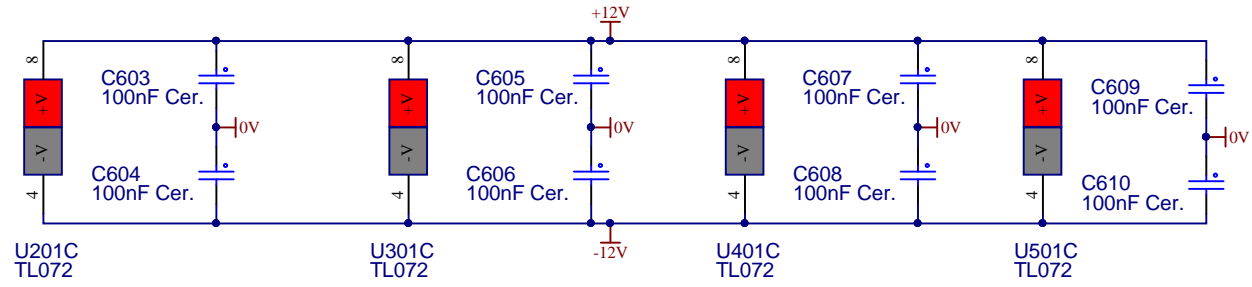

LOGO-CGS®RCM

5 Dunning Avenue
George Town
TAS 7253
Australia

IMPORTANT NOTICE:
Information disclosed by this drawing is the property of ELBY Designs.
Duplication or manufacturing rights granted by written permission only.

CGS355 - Analog Switch Matrix Power Supply

Size A4	FCSM No. 4/04/2023	DWG No. cgs-power.schdoc	Rev V3.0
Scale		Laurie Biddulph	Sheet 6 of 6