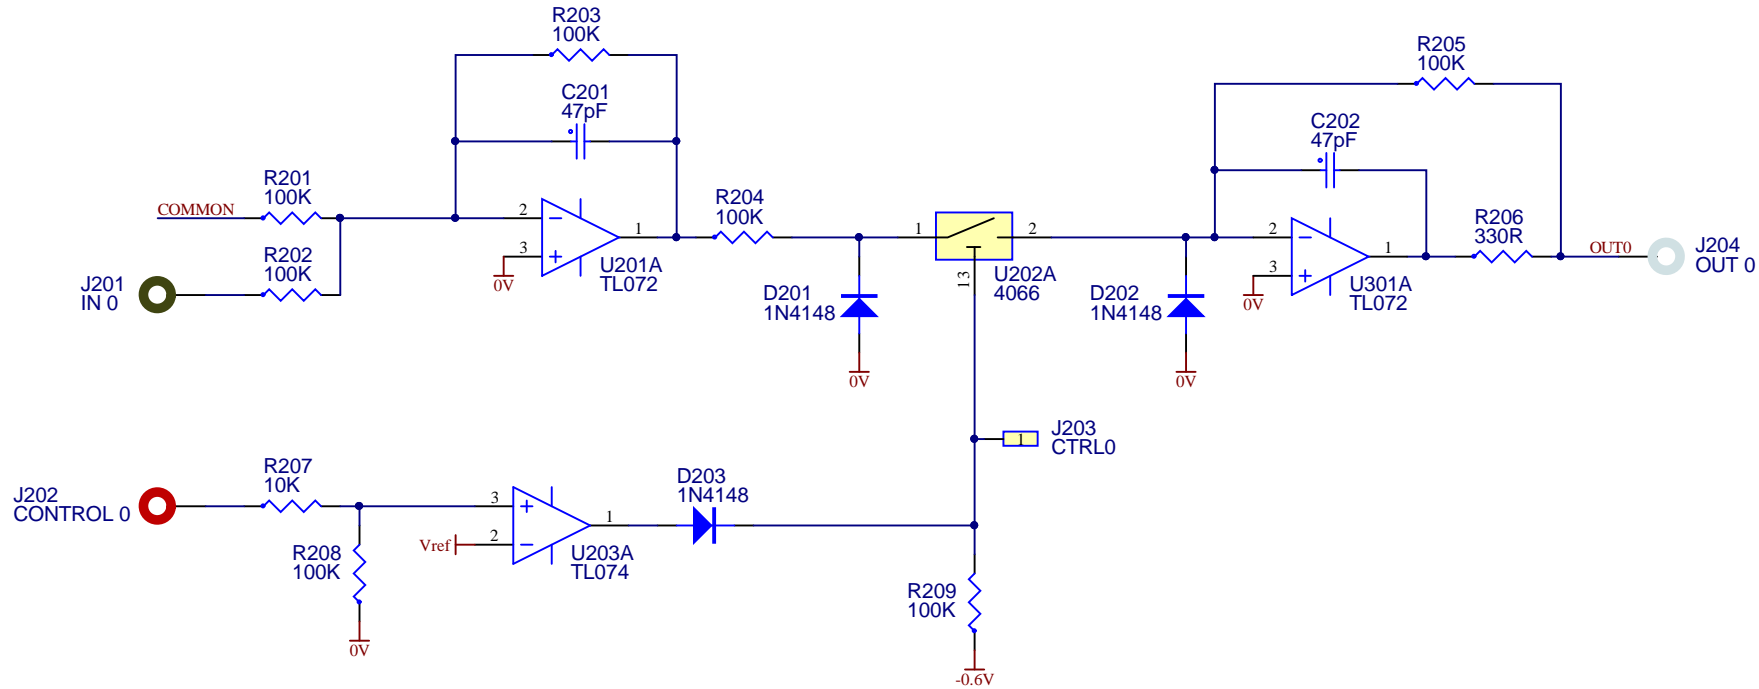

**CGS355 - Analog Switch Matrix  
IN-OUT Stages**

Size A4	FCSM No. 4/04/2023	DWG No. cgs-main.schdoc	Rev V3.0
Scale	Laurie Biddulph		Sheet 1 of 6

5 Dunning Avenue  
George Town  
TAS 7253  
Australia

**IMPORTANT NOTICE:**  
Information disclosed by this drawing is the property of ELBY Designs.  
Duplication or manufacturing rights granted by written permission only.