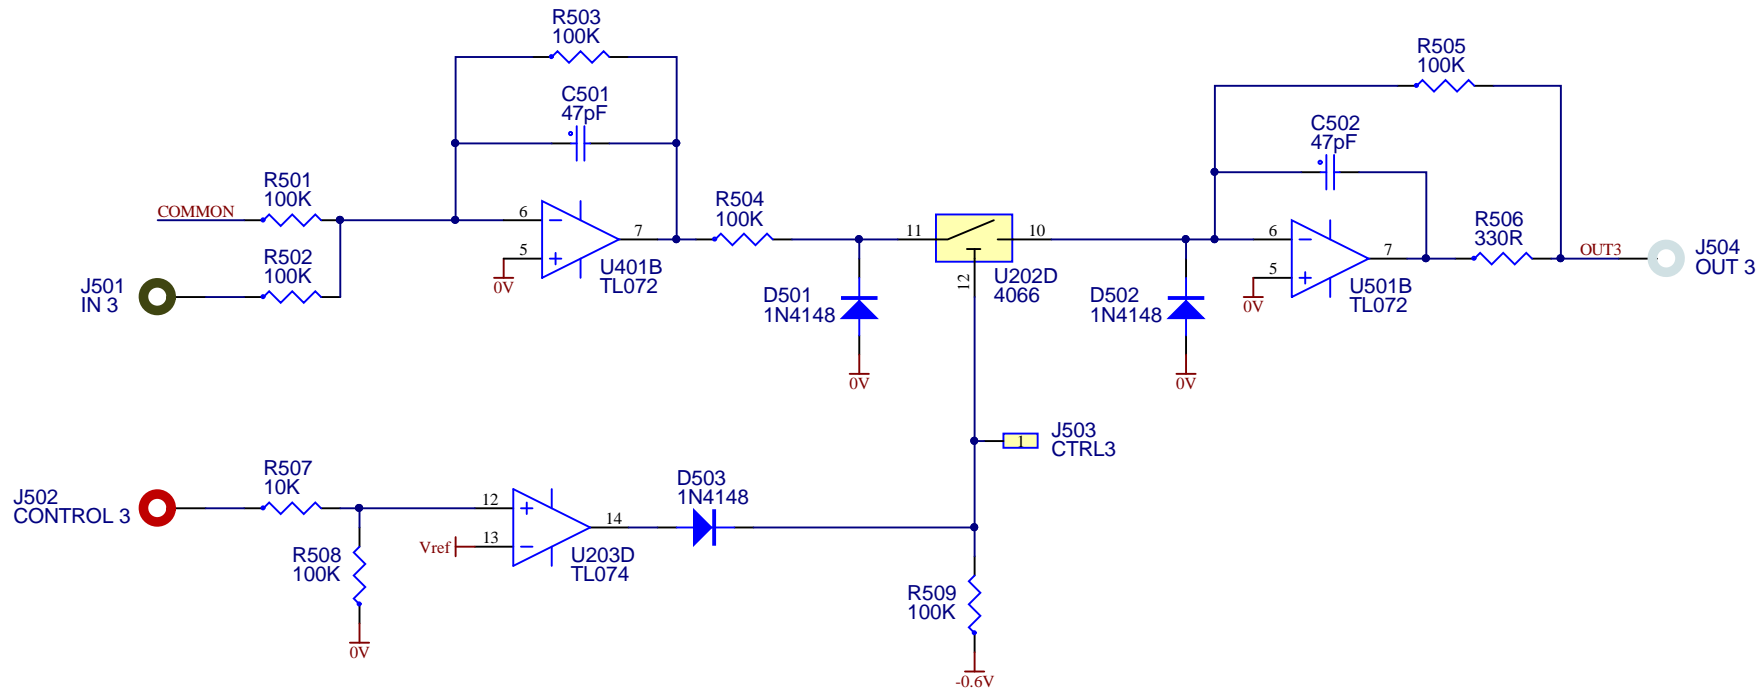

5 Dunning Avenue
George Town
TAS 7253
Australia

IMPORTANT NOTICE:
Information disclosed by this drawing is the property of ELBY Designs.
Duplication or manufacturing rights granted by written permission only.

CGS355 - Analog Switch Matrix Analog Switch 3

Size A4	FCSM No. 4/04/2023	DWG No. cgs-analog3.schdoc	Rev V3.0
Scale		Laurie Biddulph	Sheet 5 of 6