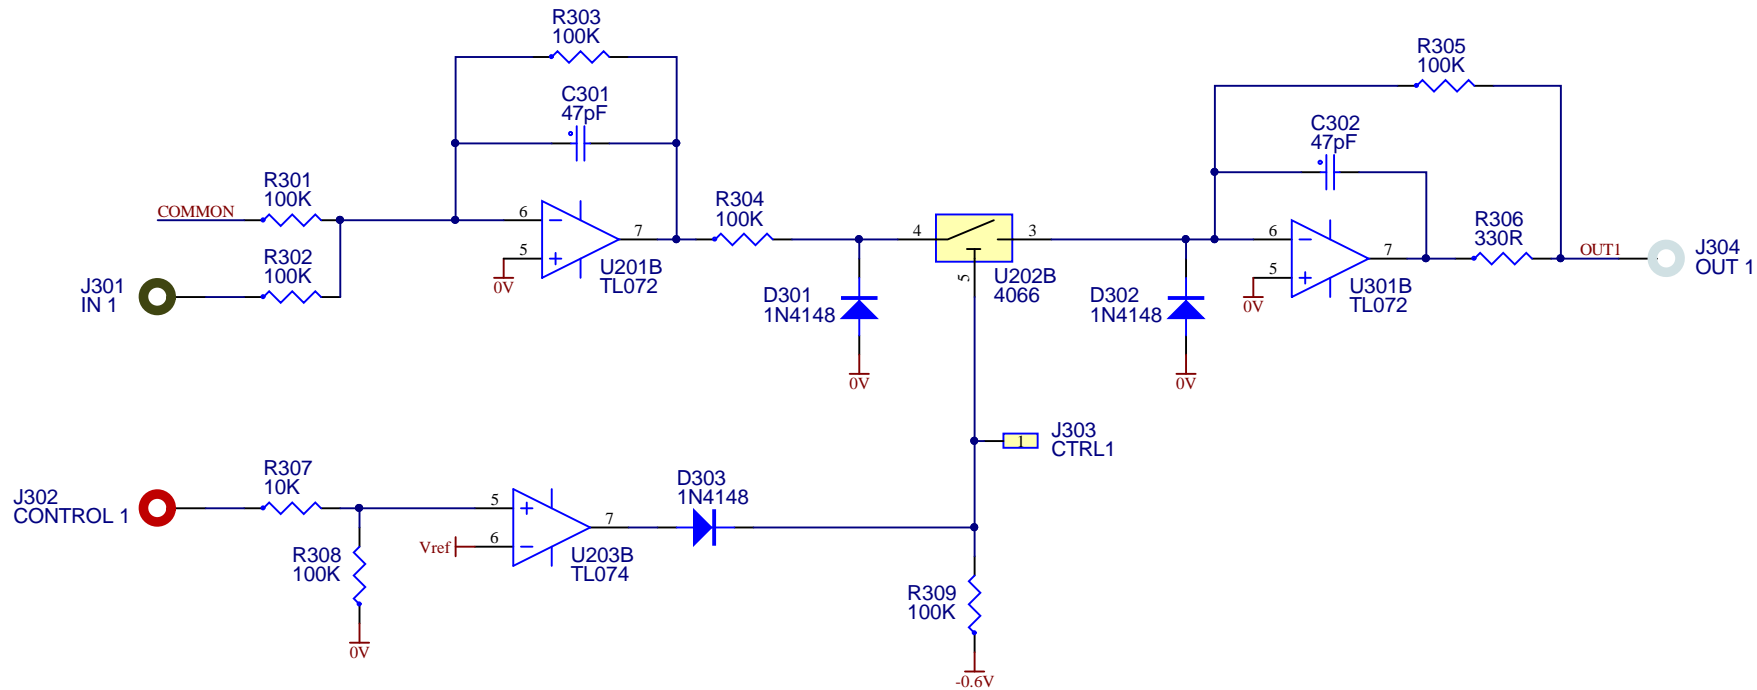

5 Dunning Avenue
George Town
TAS 7253
Australia

IMPORTANT NOTICE:
Information disclosed by this drawing is the property of ELBY Designs.
Duplication or manufacturing rights granted by written permission only.

CGS355 - Analog Switch Matrix Analog Switch 1

Size A4	FCSM No. 4/04/2023	DWG No. cgs-analog1.schdoc	Rev V3.0
Scale Laurie Biddulph		Sheet 3 of 6