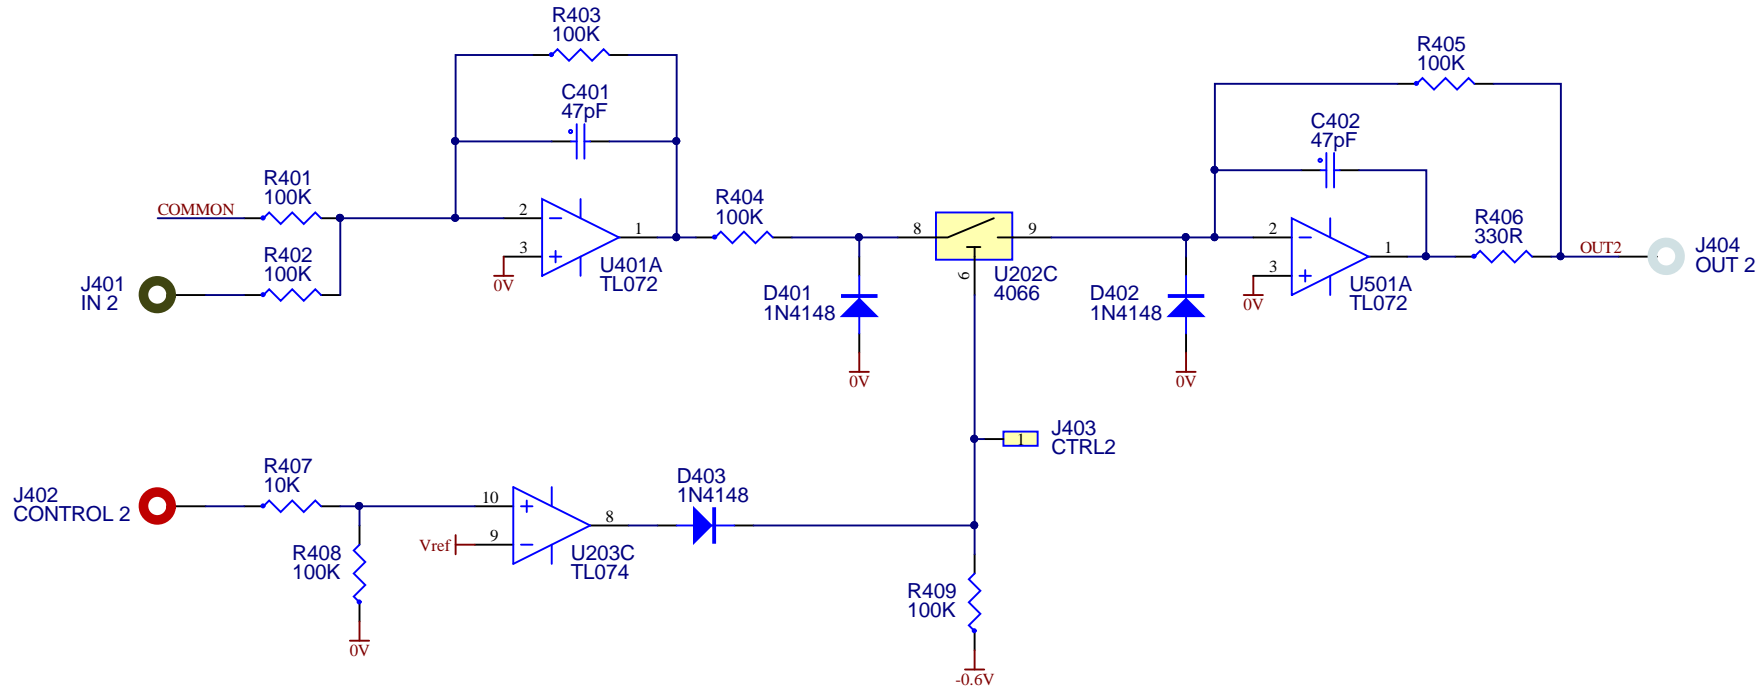

5 Dunning Avenue
George Town
TAS 7253
Australia

IMPORTANT NOTICE:
Information disclosed by this drawing is the property of ELBY Designs.
Duplication or manufacturing rights granted by written permission only.

CGS355 - Analog Switch Matrix Analog Switch 2

Size A4	FCSM No. 4/04/2023	DWG No. cgs-analog2.schdoc	Rev V3.0
Scale	Laurie Biddulph		Sheet 4 of 6