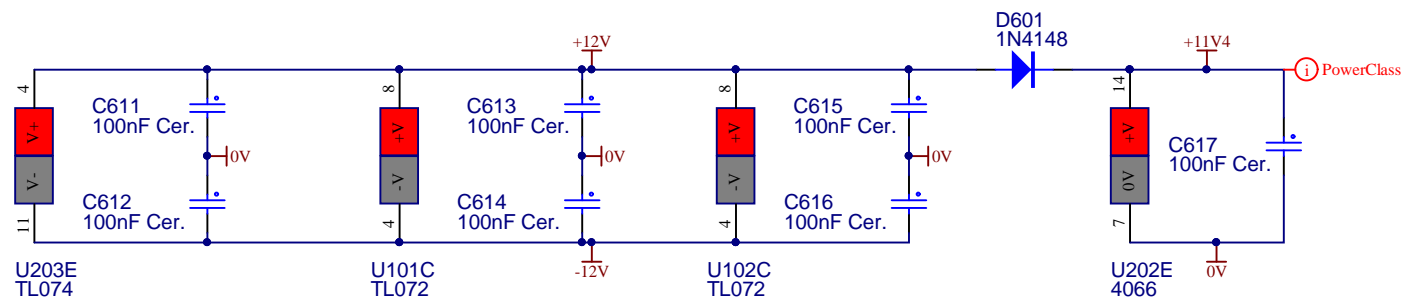

LOGO-CGS®RCM

5 Dunning Avenue
George Town
TAS 7253
Australia

IMPORTANT NOTICE:
Information disclosed by this drawing is the property of ELBY Designs.
Duplication or manufacturing rights granted by written permission only.

CGS355 - Analog Switch Matrix Power Supply

Size A4	FCSM No. 4/04/2023	DWG No. cgs-power.schdoc	Rev V3.0
Scale		Laurie Biddulph	Sheet 6 of 6