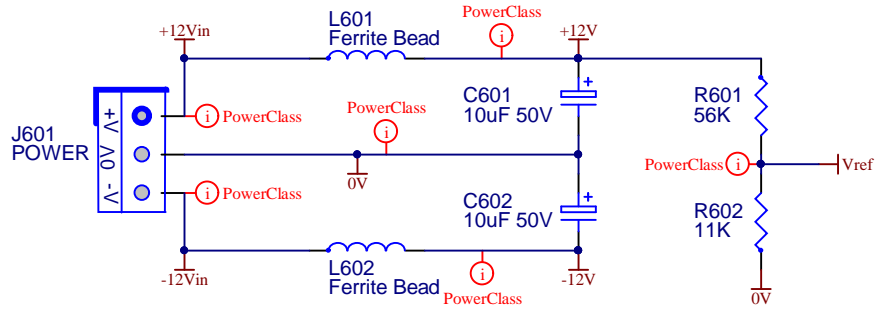

LOGO-CGS®RCM

5 Dunning Avenue
George Town
TAS 7253
Australia

IMPORTANT NOTICE:
Information disclosed by this drawing is the property of ELBY Designs.
Duplication or manufacturing rights granted by written permission only.

CGS355 - Analog Switch Matrix Power Supply

Size A4	FCSM No. 4/04/2023	DWG No. cgs-power.schdoc	Rev V3.0
Scale		Laurie Biddulph	Sheet 6 of 6