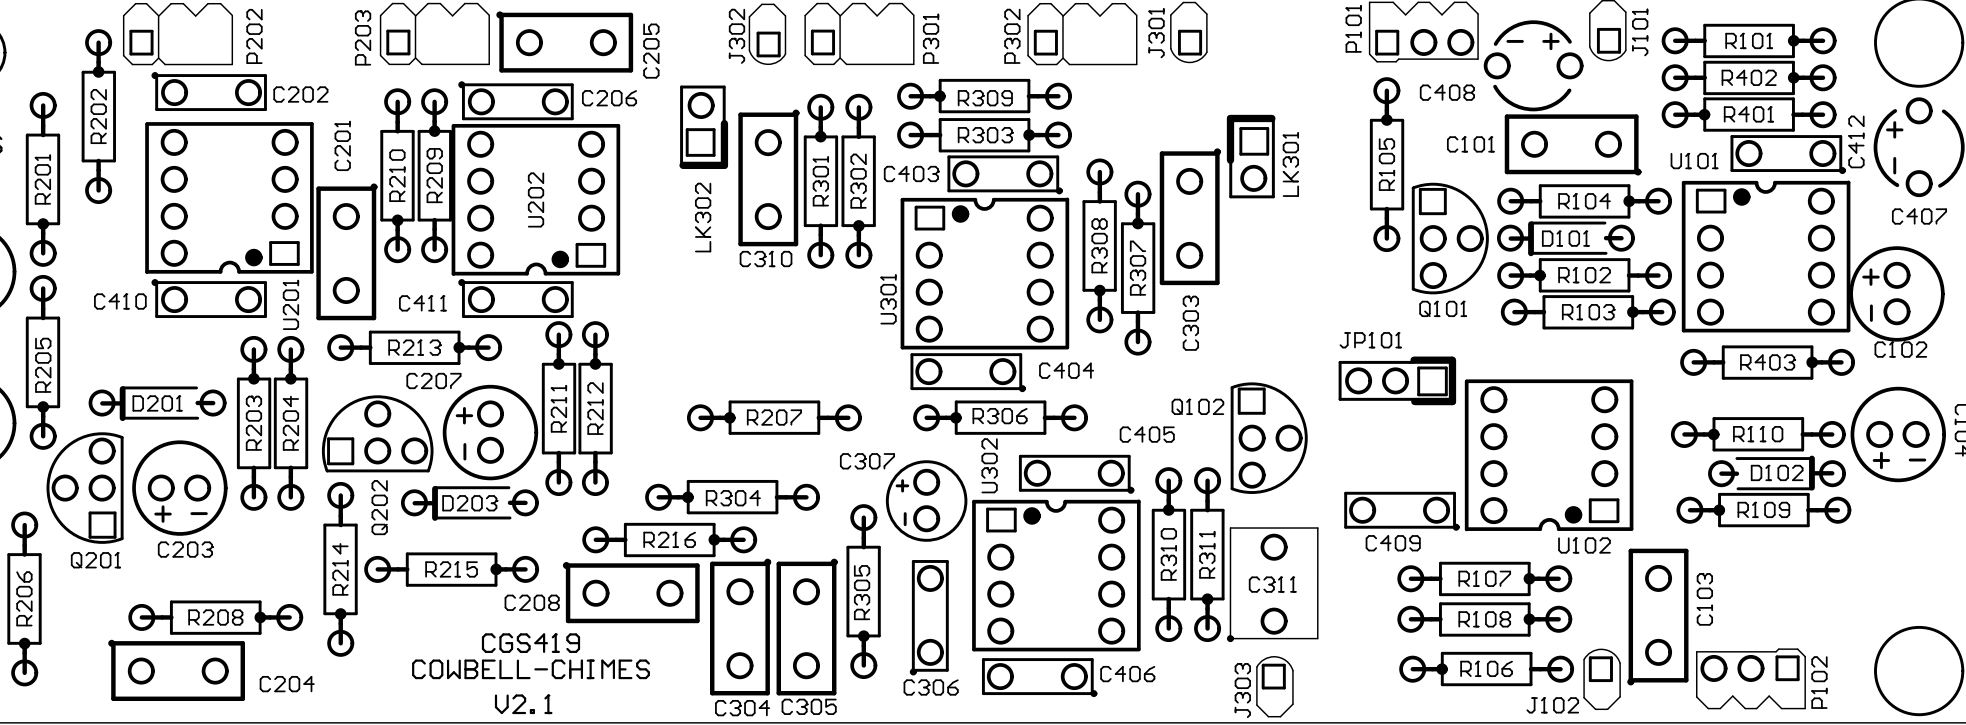

ELBY DESIGNS

CGS419
COWBELL-CHIMES
U2.1