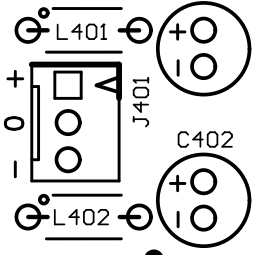

ELBY DESIGNS

CGS419
COWBELL-CHIMES
U2.1