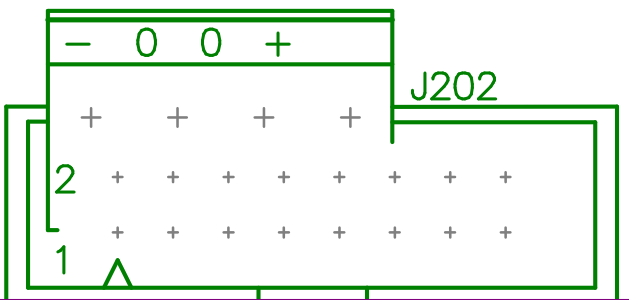

ELBY DESIGNS – KEN STONE
 CGS733A – MATRIX MIXER
 V0.2

COLUMN Connector