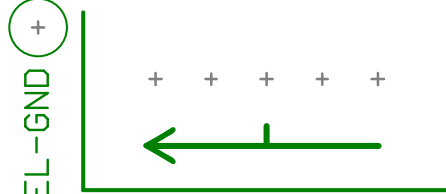

J105

COLUMN Connector

ES08 – Audio Mixer
V0.2

ELBY DESIGNS – SERGE