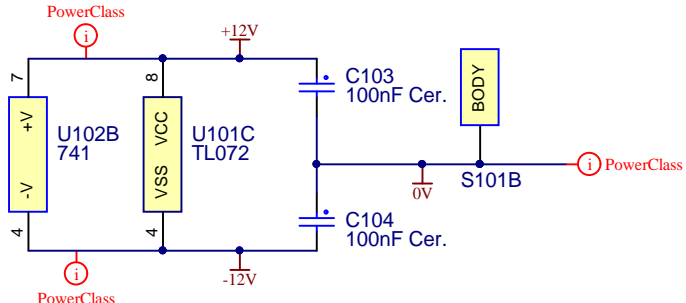

**CGS733 - Matrix Mixer
Power Supply**

Reproduced with permission from Ken Stone

Size A4	FCSM No. 3/05/2020	DWG No. cgs733a-power.schdoc	Rev 0.2
Scale	Laurie Biddulph		Sheet 2 of 2

9 Follan Close
Karingong
NSW 2250
Australia