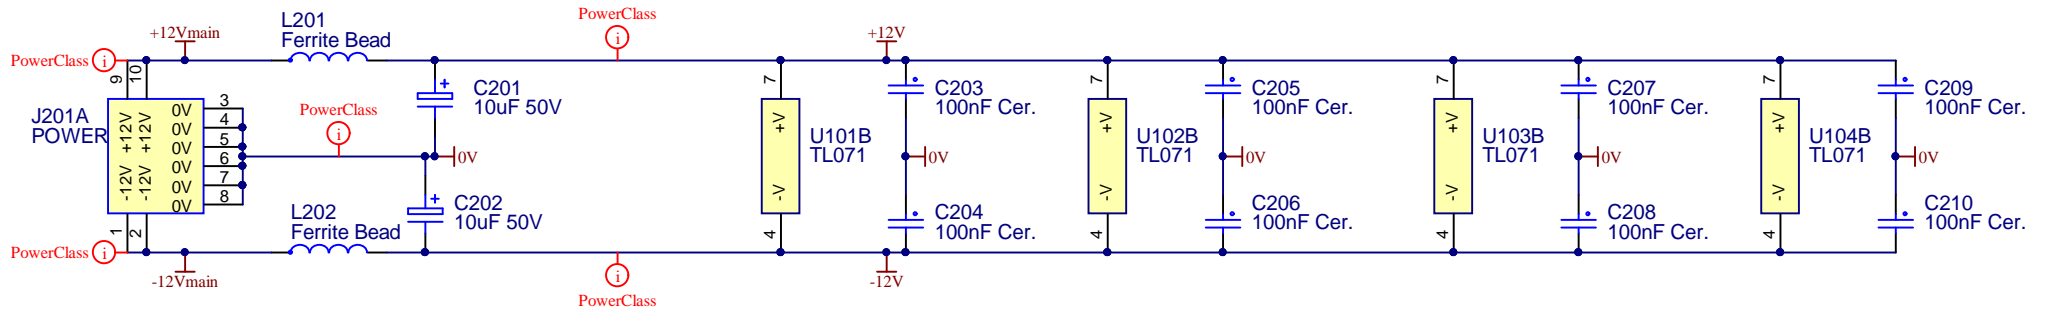

CGS733A - Matrix Mixer Input Input Mixer

Reproduced with permission from Ken Stone

Size A4	FCSM No. 3/05/2020	DWG No. cgs733a.schdoc	Rev 0.2
Scale	Laurie Biddulph		Sheet 1 of 2

J201B
POWER

PANEL-GND

N-Tick