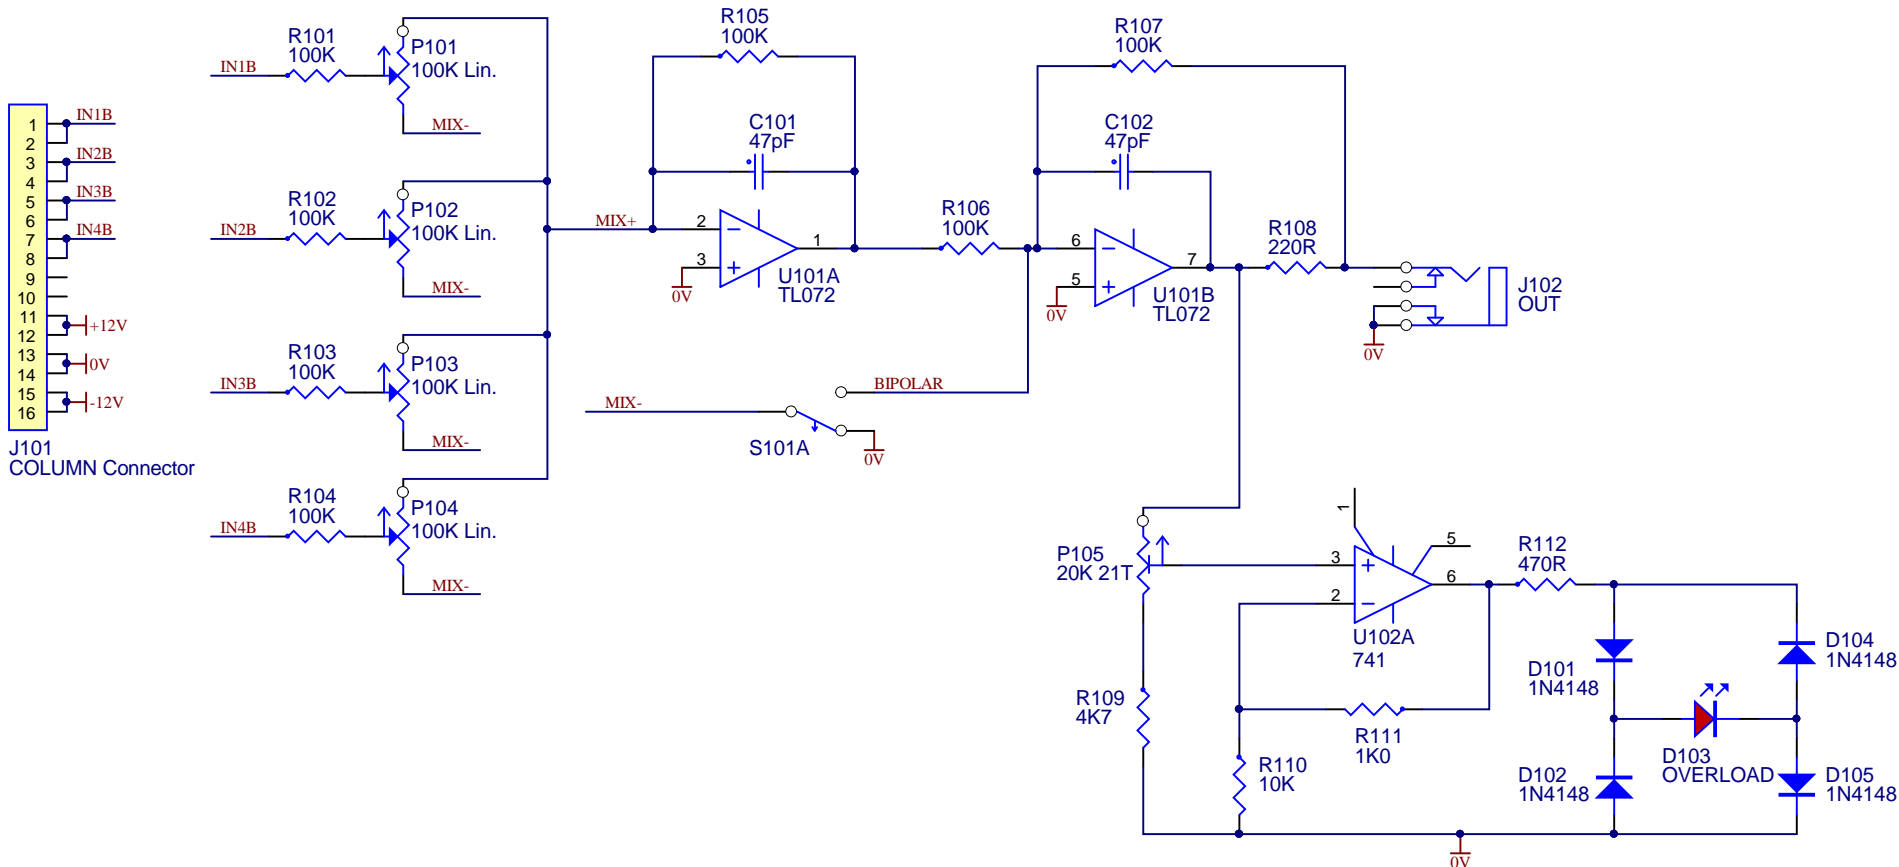

CGS733A - Matrix Mixer Input Input Mixer

Reproduced with permission from Ken Stone

Size A4	FCSM No. 3/05/2020	DWG No. cgs733a.schdoc	Rev 0.2
Scale	Laurie Biddulph		Sheet 1 of 2

J201B
POWER

PANEL-GND

N-Tick

**CGS733 - Matrix Mixer
Power Supply**

Reproduced with permission from Ken Stone

Size A4	FCSM No. 3/05/2020	DWG No. cgs733a-power.schdoc	Rev 0.2
Scale	Laurie Biddulph		Sheet 2 of 2

9 Follan Close
Karingong
NSW 2250
Australia