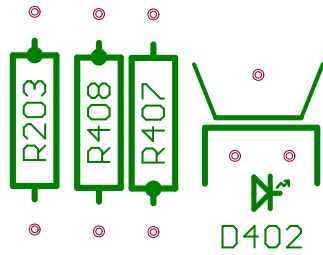

J201

J401

J301

J101

CARRIER V1.2

S101

PANEL-GND

P101

C101

C102

D201

D402

D301

C902

C901

Q201

R103

R102

R104

C104

J901

CGS762 SLOPE DETECTOR V1.1
ELBY DESIGNS - KEN STONE